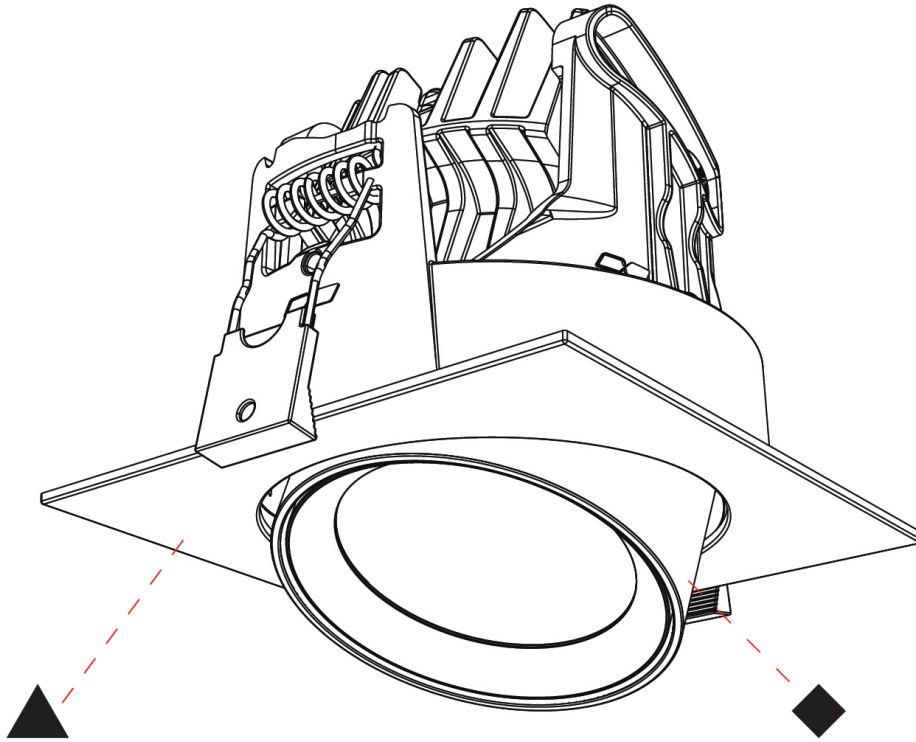

CENTRIQ SQUARE ADJUSTABLE RECESSED

A35983-

PROJECT	_____
TYPE	_____
SPECIFIER	_____
QUANTITY	_____
DATE	_____