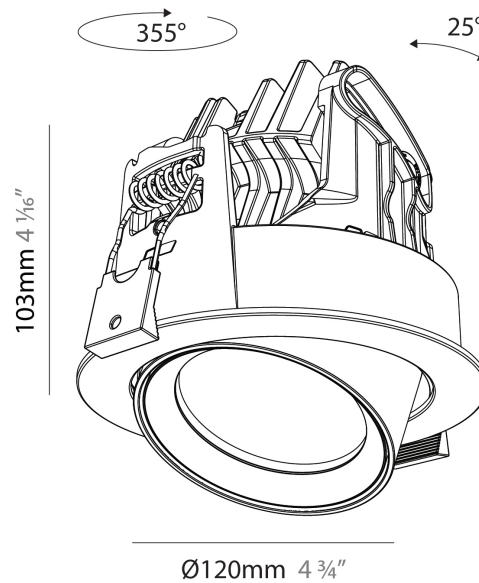

GENERAL

Series: Centriq
Subseries: Centriq Round Adjustable
Brand: Prolicht
Division: Architectural
Mounting Type: Recessed
Mounting Location: Ceiling
Subcategory: Spots

PHYSICAL

Shape: Cylinder
Diameter (mm): 120
Diameter (in): 4 ¾
Height (mm): 105
Height (in): 4 ⅛
Min. Recessing Depth (mm): 120
Min. Recessing Depth (in): 4 ¾
Light Distribution: Adjustable / Direct
Weight (kg): 0.651
Diffuser: Lens Pack - No Lens / Opal / Linear Spread Lens / Honeycomb / Spread Lens
Fixture Finish: SSR / BKV / CWI / CRY / HAB / LAG / UFT / ITA / RUA / RUR / MIC / FTG / MYG / TWT / LOD / PUS / FRO / FUP / KIA / POP / BLS / SPG / MEY / GOH / GUM / CHC / COM / ABZ / JAG / OBR / MOS / ROR
Fixture Material: Aluminum
Cut-out Measurements: Dia. 112mm / 4 7/16"

ELECTRICAL

Lamp Type: LED (Zhaga Standard)
Input Wattage (W): 27.4
Total Output Wattage (W): 24.6
Dimming: Dali Dimming
Driver Included: No
Driver Location: Remote
Driver Type: Constant Current - Universal
Driver Class: Class 2
Input Voltage (V): 120 - 277
Constant Current (MA): 700

LED

Color Temperature (°K): 2700-6500 Tunable White
Max. Delivered Lumen (lm): Max 2403
Nominal Lumen (lm): 2827
CRI: >90 CRI
Lamp Life (hrs): 50000

OPTICAL

Reflector°: 24 / 34 / 54
Adjustability: Rotational 350°; Tilt 90°

RATINGS AND CERTIFICATIONS

Certified By: Certified for North American Standards
IP rating: IP20