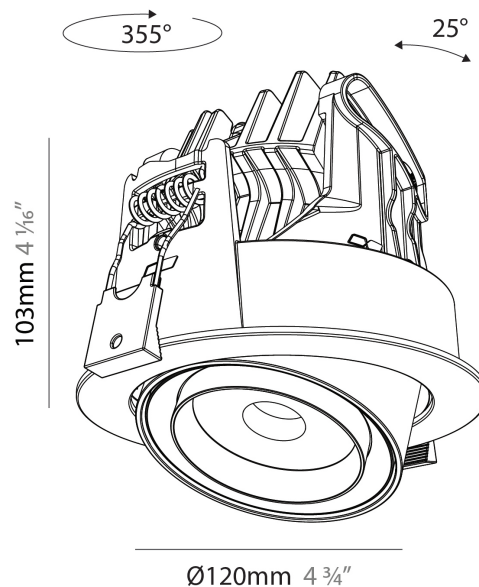

GENERAL

Series: Centriq
Subseries: Centriq Round Flex Adjustable
Brand: Prolicht
Division: Architectural
Mounting Type: Recessed
Mounting Location: Ceiling
Subcategory: Spots

PHYSICAL

Shape: Cylinder
Diameter (mm): 120
Diameter (in): 4 ¾
Height (mm): 105
Height (in): 4 ⅛
Min. Recessing Depth (mm): 120
Min. Recessing Depth (in): 4 ¾
Light Distribution: Adjustable / Direct
Weight (kg): 0.666
Fixture Finish: SSR / BKV / CWI / CRY / HAB / LAG / UFT / ITA / RUA / RUR / MIC / FTG / MYG / TWT / LOD / PUS / FRO / FUP / KIA / POP / BLS / SPG / MEY / GOH / GUM / CHC / COM / ABZ / JAG / OBR / MOS / ROR
Fixture Material: Aluminum
Cut-out Measurements: Dia. 112mm / 4 7/16"

ELECTRICAL

Lamp Type: LED (Zhaga Standard)
Input Wattage (W): 8.2
Total Output Wattage (W): 7.3
Dimming: Dali Dimming
Driver Included: No
Driver Location: Remote
Driver Type: Constant Current - Universal
Driver Class: Class 2
Input Voltage (V): 120 - 277
Constant Current (MA): 200

LED

Color Temperature (°K): 2700-6500 Tunable White
Max. Delivered Lumen (lm): 391 - 451
Nominal Lumen (lm): 576 - 664
CRI: >90 CRI
Lamp Life (hrs): 50000

OPTICAL

Beam Angle: 14 - 46
Adjustability: Rotational 350° / Tilt 25°

RATINGS AND CERTIFICATIONS

Certified By: CSA Certified to UL and CSA Standards
IP rating: IP20