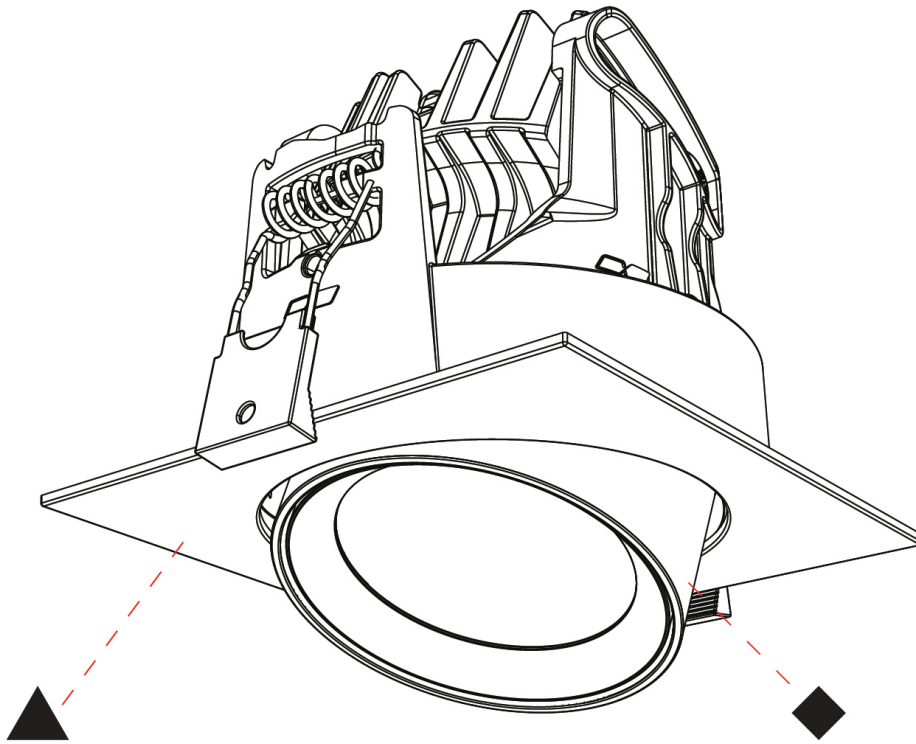

## CENTRIQ SQUARE ADJUSTABLE RECESSED

A35985-

PROJECT

TYPE

SPECIFIER

QUANTITY

DATE

A