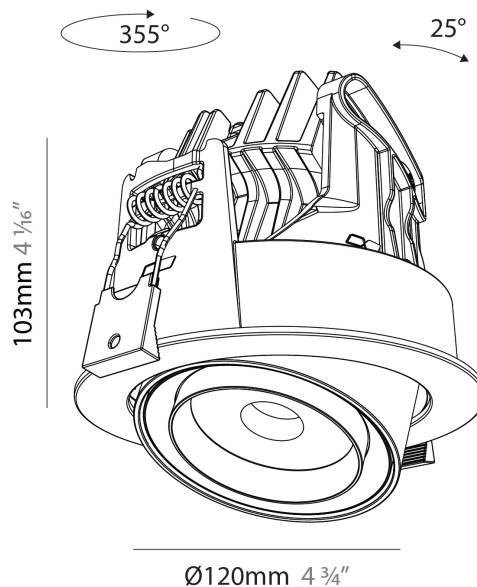

GENERAL

Series: Centriq
Subseries: Centriq Round Flex Adjustable
Brand: Prolicht
Division: Architectural
Mounting Type: Recessed
Mounting Location: Ceiling
Subcategory: Spots

PHYSICAL

Shape: Cylinder
Diameter (mm): 120
Diameter (in): 4 ¾
Height (mm): 105
Height (in): 4 ⅛
Min. Recessing Depth (mm): 120
Min. Recessing Depth (in): 4 ¾
Light Distribution: Adjustable / Direct
Weight (kg): 0.666
Fixture Finish: SSR / BKV / CWI / CRY / HAB / LAG / UFT / ITA / RUA / RUR / MIC / FTG / MYG / TWT / LOD / PUS / FRO / FUP / KIA / POP / BLS / SPG / MEY / GOH / GUM / CHC / COM / ABZ / JAG / OBR / MOS / ROR
Fixture Material: Aluminum
Cut-out Measurements: Dia. 112mm / 4 7/16"

ELECTRICAL

Lamp Type: LED (Zhaga Standard)
Input Wattage (W): 20.5
Total Output Wattage (W): 18.1
Dimming: Tri-Mode (Non-Dimming and Phase Dimming (120Vac only) and 0-10V Dimming)
Driver Included: Yes
Driver Location: Recessed Housing
Driver Type: Constant Current - Universal
Driver Class: Class 2
Housing: ENCP 3
Input Voltage (V): 120 - 277
Constant Current (MA): 500

LED

Color Temperature (°K): 2700 / 3000 / 3500 / 4000
Max. Delivered Lumen (lm): 1201 / 1294 / 1346 / 1373
Nominal Lumen (lm): 1668 / 1797 / 1869 / 1907
CRI: >90 CRI
Lamp Life (hrs): 50000

OPTICAL

Beam Angle: 18 - 46
Adjustability: Rotational 350° / Tilt 25°

RATINGS AND CERTIFICATIONS

Certified By: CSA Certified to UL and CSA Standards
IP rating: IP20