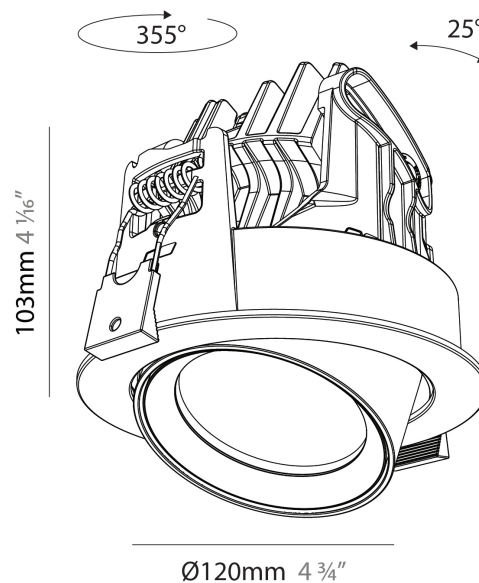

Series: Centriq
Subseries: Centriq Round Adjustable
Brand: Prolicht
Division: Architectural
Mounting Type: Recessed
Mounting Location: Ceiling
Subcategory: Spots

PHYSICAL

Shape: Cylinder
Diameter (mm): 120
Diameter (in): 4 3/4
Height (mm): 105
Height (in): 4 1/8
Min. Recessing Depth (mm): 120
Min. Recessing Depth (in): 4 3/4
Light Distribution: Adjustable / Direct
Weight (kg): 0.649
Diffuser: Lens Pack - No Lens / Opal / Linear Spread Lens / Honeycomb / Spread Lens
Fixture Finish: SSR / BKV / CWI / CRY / HAB / LAG / UFT / ITA / RUA / RUR / MIC / FTG / MYG / TWT / LOD / PUS / FRO / FUP / KIA / POP / BLS / SPG / MEY / GOH / GUM / CHC / COM / ABZ / JAG / OBR / MOS / ROR
Fixture Material: Aluminum
Cut-out Measurements: Dia. 112mm / 4 7/16"

ELECTRICAL

Lamp Type: LED (Zhaga Standard)
Input Wattage (W): 27.3
Total Output Wattage (W): 24.5
Dimming: Tri-Mode (Non-Dimming and Phase Dimming (120Vac only) and 0-10V Dimming)
Driver Included: Yes
Driver Location: Recessed Housing
Driver Type: Constant Current - Universal
Driver Class: Class 2
Input Voltage (V): 120 - 277
Constant Current (MA): 700

LED

Color Temperature (*K): 2700 / 3000 / 3500 / 4000
Max. Delivered Lumen (lm): 2348 / 2444 / 2549 / 2669
Nominal Lumen (lm): 2788 / 2903 / 3027 / 3170
CRI: >90 CRI
Lamp Life (hrs): 50000

OPTICAL

Reflector°: 20 / 32 / 54
Adjustability: Rotational 350°; Tilt 90°

RATINGS AND CERTIFICATIONS

Certified By: Certified for North American Standards
IP rating: IP20