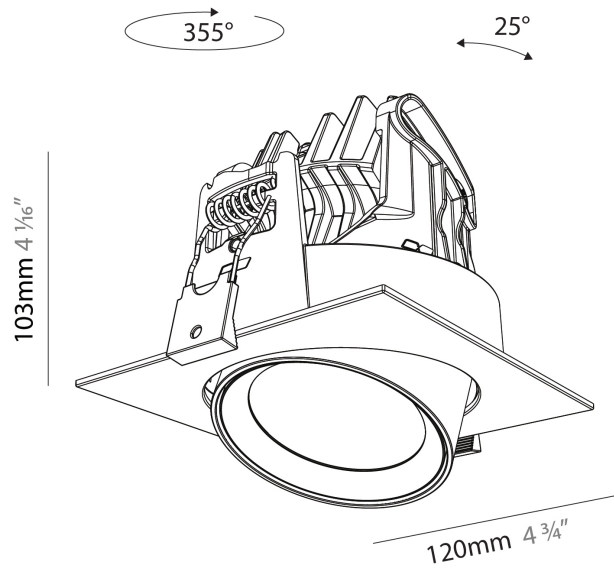

PHYSICAL

Shape: Cylinder
Diameter (mm): 120
Diameter (in): 4 3/4
Length (mm): 120
Length (in): 4 3/4
Height (mm): 105
Height (in): 4 1/8
Min. Recessing Depth (mm): 120
Min. Recessing Depth (in): 4 3/4
Light Distribution: Adjustable / Direct
Weight (kg): 0.665
Diffuser: Lens Pack - No Lens / Opal / Linear Spread Lens / Honeycomb / Spread Lens
Fixture Finish: SSR / BKV / CWI / CRY / HAB / LAG / UFT / ITA / RUA / RUR / MIC / FTG / MYG / TWT / LOD / PUS / FRO / FUP / KIA / POP / BLS / SPG / MEY / GOH / GUM / CHC / COM / ABZ / JAG / OBR / MOS / ROR
Fixture Material: Aluminum
Cut-out Measurements: Dia. 112mm / 4 7/16"

ELECTRICAL

Lamp Type: LED (Zhaga Standard)
Input Wattage (W): 34
Total Output Wattage (W): 30.9
Dimming: Tri-Mode (Non-Dimming and Phase Dimming (120Vac only) and 0-10V Dimming)
Driver Included: Yes
Driver Location: Recessed Housing
Driver Type: Constant Current - Universal
Driver Class: Class 2
Input Voltage (V): 120 - 277
Constant Current (MA): 900

LED

Color Temperature (°K): 2700 / 3000 / 3500 / 4000
Max. Delivered Lumen (lm): 2434 / 2534 / 2643 / 2768
Nominal Lumen (lm): 2788 / 2903 / 3027 / 3170
CRI: >90 CRI
Lamp Life (hrs): 50000

OPTICAL

Reflector°: 24 / 36 / 54
Adjustability: Rotational 350° / Tilt 25°

RATINGS AND CERTIFICATIONS

Certified By: CSA Certified to UL and CSA Standards
IP rating: IP20