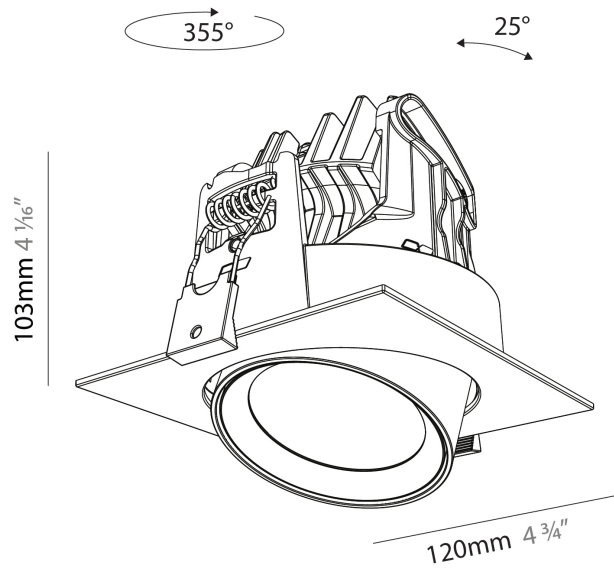

PHYSICAL

Shape: Cylinder
Diameter (mm): 120
Diameter (in): 4 3/4
Length (mm): 120
Length (in): 4 3/4
Height (mm): 105
Height (in): 4 1/8
Min. Recessing Depth (mm): 120
Min. Recessing Depth (in): 4 3/4
Light Distribution: Adjustable / Direct
Weight (kg): 0.665
Diffuser: Lens Pack - No Lens / Opal / Linear Spread Lens / Honeycomb / Spread Lens
Fixture Finish: SSR / BKV / CWI / CRY / HAB / LAG / UFT / ITA / RUA / RUR / MIC / FTG / MYG / TWT / LOD / PUS / FRO / FUP / KIA / POP / BLS / SPG / MEY / GOH / GUM / CHC / COM / ABZ / JAG / OBR / MOS / ROR
Fixture Material: Aluminum
Cut-out Measurements: Dia. 112mm / 4 7/16"

ELECTRICAL

Lamp Type: LED (Zhaga Standard)
Input Wattage (W): 27.3
Total Output Wattage (W): 24.5
Dimming: Tri-Mode (Non-Dimming and Phase Dimming (120Vac only) and 0-10V Dimming)
Driver Included: Yes
Driver Location: Recessed Housing
Driver Type: Constant Current - Universal
Driver Class: Class 2
Input Voltage (V): 120 - 277
Constant Current (MA): 700

LED

Color Temperature (°K): 2700 / 3000 / 3500 / 4000
Max. Delivered Lumen (lm): 2434 / 2534 / 2643 / 2768
Nominal Lumen (lm): 2788 / 2903 / 3027 / 3170
CRI: >90 CRI
Lamp Life (hrs): 50000

OPTICAL

Reflector°: 20 / 32 / 54
Adjustability: Rotational 350° / Tilt 25°

RATINGS AND CERTIFICATIONS

Certified By: CSA Certified to UL and CSA Standards
IP rating: IP20