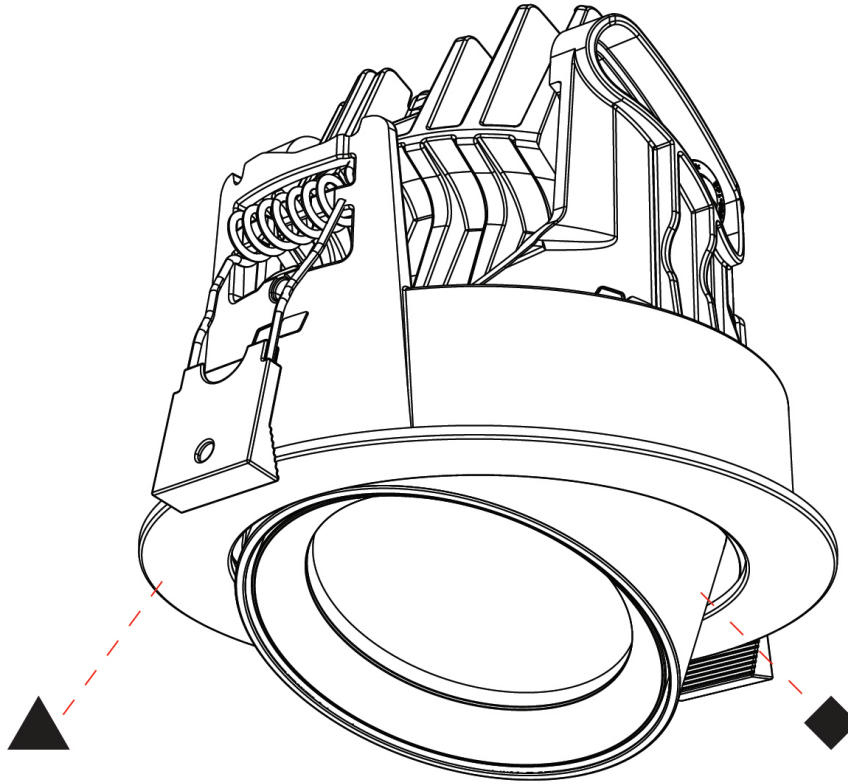

CENTRIQ ROUND ADJUSTABLE RECESSED

A35974-

PROJECT	_____
TYPE	_____
SPECIFIER	_____
QUANTITY	_____
DATE	_____